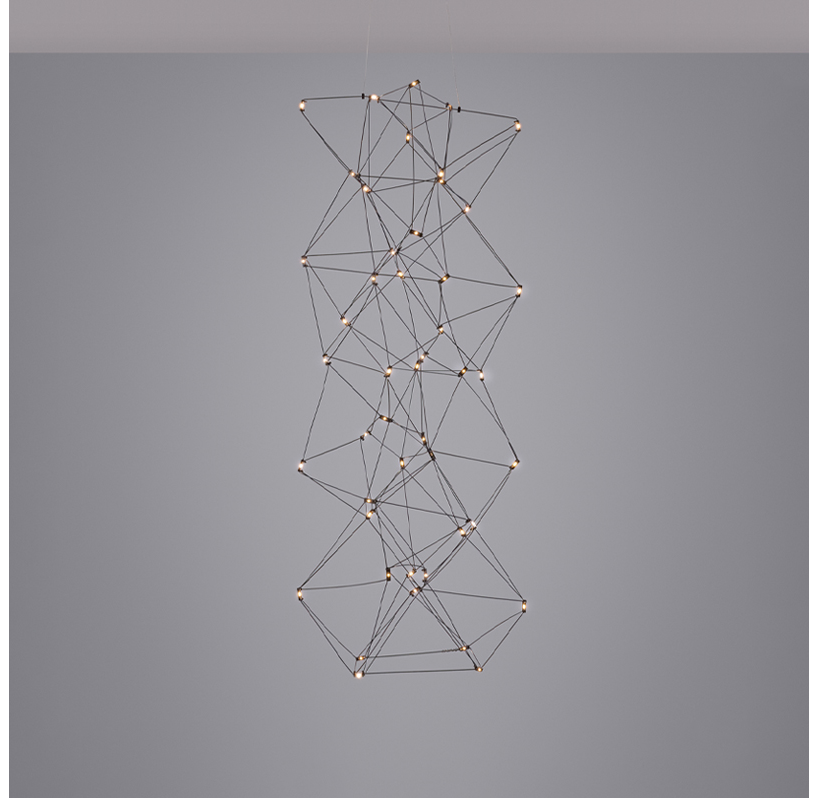

COSMOS VERTICAL SUSPENSION

D1010052-

base number LED Dimming Color Temperature Finish Options

- To build a product code in our configurator select the specify button on the base model # product page
- To build a manual product code on this datasheet choose from the options listed below in blue font and add the suffix to the base model #

GENERAL

Series: Cosmos Vertical
 Brand: Quasar
 Division: Design
 Mounting Type: Suspension
 Mounting Location: Ceiling
 Subcategory: Ambient

PHYSICAL

Shape: Square
 Length (mm): 400
 Length (in): 15 3/4
 Width (mm): 400
 Width (in): 15 3/4
 Height (mm): 1400
 Height (in): 55 1/8
 Max. Overall Height (mm): 3400
 Max. Overall Height (in): 133 7/8
 Light Distribution: Omnidirectional
 Weight (kg): 4.5
 Weight (lbs): 9.92
[Fixture Finish: NIC / BRA / BBR](#)
 Fixture Material: Metal
 Cable Details: 2000mm Cable
 Upon Request: Custom Sizes Optional Dowlight upon request

COSMOS VERTICAL SUSPENSION

D1010052-

PROJECT

TYPE

SPECIFIER

QUANTITY

DATE

D

GENERAL

Series: Cosmos Vertical
 Brand: Quasar
 Division: Design
 Mounting Type: Suspension
 Mounting Location: Ceiling
 Subcategory: Ambient

PHYSICAL

Shape: Square
 Length (mm): 400
 Length (in): 15 ¾
 Width (mm): 400
 Width (in): 15 ¾
 Height (mm): 1800
 Height (in): 70 7/8
 Max. Overall Height (mm): 3800
 Max. Overall Height (in): 149 5/8
 Light Distribution: Omnidirectional
 Weight (kg): 4.5
 Weight (lbs): 9.92
[Fixture Finish: NIC / BRA / BBR](#)
 Fixture Material: Metal
 Cable Details: 2000mm Cable
 Upon Request: Custom Sizes Optional Dowlight upon request