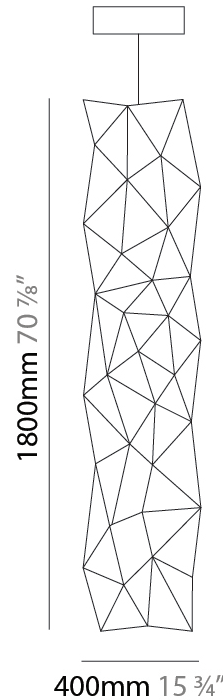

1. To build a product code in our configurator select the specify button on the base model # product page
2. To build a manual product code on this datasheet choose from the options listed below in blue font and add the suffix to the base model #

GENERAL

Series: Cosmos Vertical
Brand: Quasar
Division: Design
Mounting Type: Suspension
Mounting Location: Ceiling
Subcategory: Ambient

PHYSICAL

Shape: Square
Length (mm): 400
Length (in): 15 ¾
Width (mm): 400
Width (in): 15 ¾
Height (mm): 1800
Height (in): 70 7/8
Max. Overall Height (mm): 3800
Max. Overall Height (in): 149 5/8
Light Distribution: Omnidirectional
Weight (kg): 4.5
Weight (lbs): 9.92
[Fixture Finish: NIC / BRA / BBR](#)
Fixture Material: Metal
Cable Details: 2000mm Cable
Upon Request: Custom Sizes Optional Dowlight upon request

ELECTRICAL

Number of Lamps: 54
Lamp Type: LED
Input Wattage (W): 32.4
Max. Wattage Per Lamp (W): 0.6
[Dimming: 0-10V Dimming / Phase Dimming (120Vac Only)](#)
Driver Included: Yes
Driver Location: Integrated
Driver Type: Constant Voltage - Universal
Driver Class: Class 2
Input Voltage (V): 120 - 277
Output Voltage (V): 12

LED

Number of LEDs: 54
[Color Temperature (°K): 2400 / 2800](#)
Max. Delivered Lumen (lm): 1620 (2800K)
CRI: >90 CRI
Lamp Life (hrs): 50000

OPTICAL

RATINGS AND CERTIFICATIONS

Certified By: Certified for North American Standards
IP rating: IP20

PROJECT
TYPE
SPECIFIER
QUANTITY
DATE