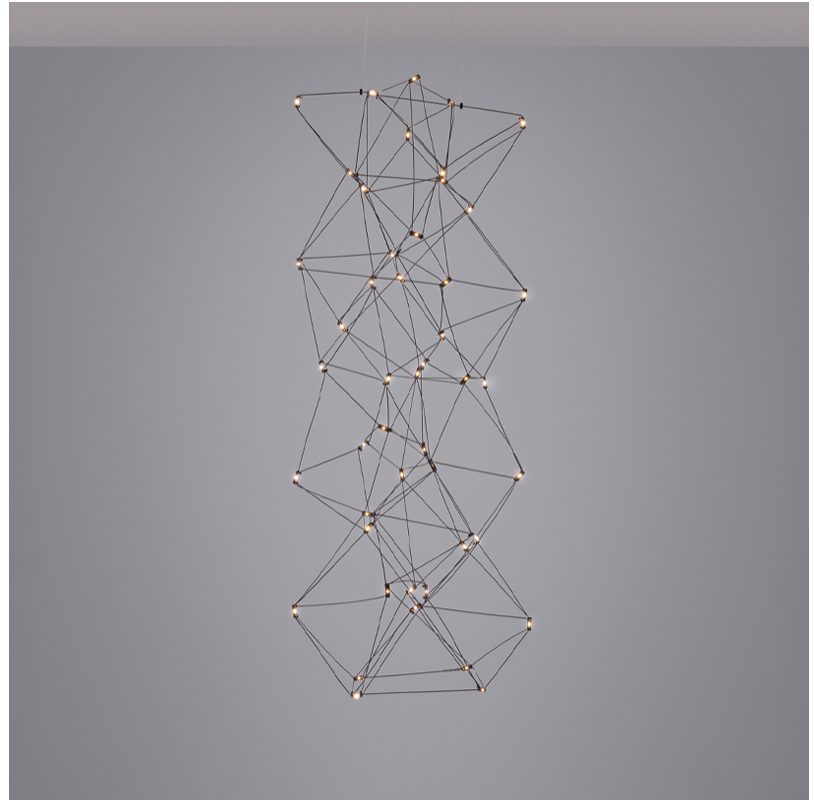

1. To build a product code in our configurator select the specify button on the base model # product page
2. To build a manual product code on this datasheet choose from the options listed below in blue font and add the suffix to the base model #

GENERAL

Series: Cosmos Vertical
Brand: Quasar
Division: Design
Mounting Type: Suspension
Mounting Location: Ceiling
Subcategory: Ambient

PHYSICAL

Shape: Square
Length (mm): 400
Length (in): 15 ¾
Width (mm): 400
Width (in): 15 ¾
Height (mm): 1800
Height (in): 70 7/8
Max. Overall Height (mm): 3800
Max. Overall Height (in): 149 5/8
Light Distribution: Omnidirectional
Weight (kg): 4.5
Weight (lbs): 9.92
[Fixture Finish: NIC / BRA / BBR](#)
Fixture Material: Metal
Cable Details: 2000mm Cable
Upon Request: Custom Sizes Optional Dowlight upon request

ELECTRICAL

Number of Lamps: 54
Lamp Type: LED
Input Wattage (W): 32.4
Max. Wattage Per Lamp (W): 0.6
[Dimming: 0-10V Dimming / Phase Dimming (120Vac Only)](#)
Driver Included: Yes
Driver Location: Integrated
Driver Type: Constant Voltage - Universal
Driver Class: Class 2
Input Voltage (V): 120 - 277
Output Voltage (V): 12

LED

Number of LEDs: 54
[Color Temperature (°K): 2400 / 2800](#)
Max. Delivered Lumen (lm): 1620 (2800K)
CRI: >90 CRI
Lamp Life (hrs): 50000

OPTICAL

RATINGS AND CERTIFICATIONS

Certified By: Certified for North American Standards
IP rating: IP20

PROJECT
TYPE
SPECIFIER
QUANTITY
DATE